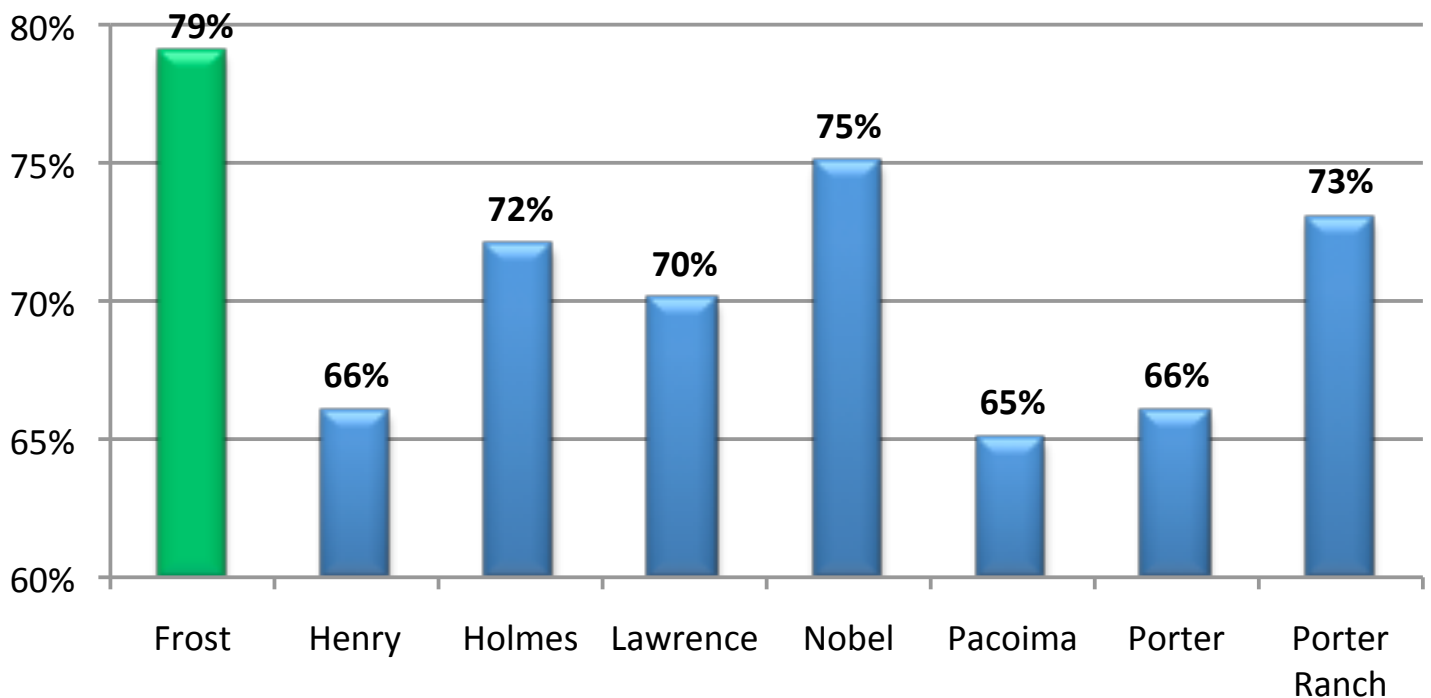

FROST STAFF IS PRESENT!

LAUSD REPORT CARD 2015

Staff: 96% or higher Attendance Rate

Source: LAUSD School Report Card (www.lausd.net)

Frost Staff is dedicated to be present for our students and our collective efforts yield numbers that make us proud!

Thank you Frost Staff

J. Francisco Ayala, Principal

The School Experience Survey is taking place this weekend. Your answers are very valuable to us.

Surveys going home tomorrow, Friday Feb 4, or you can answer online at: <http://achieve.lausd.net/Page/8397>